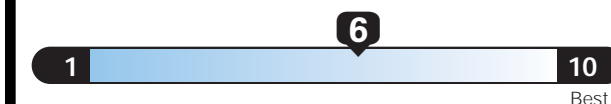

This vehicle emits 344 grams CO2 per mile. The best emits 0 grams per mile (tailpipe only). Producing and distributing fuel also creates emissions; learn more at fuel economy.gov

Actual results will vary for many reasons, including driving conditions and how you drive and maintain your vehicle. The average new vehicle gets 25 MPG and cost $9,000 to fuel over 5 years. Cost estimates are based on 15,000 miles per year at $3.00 per gallon. MPGe is miles per gasoline gallon equivalent. Vehicle emissions are a significant cause of climate change and smog.

fuel economy.gov

Calculate personalized estimates and compare vehicles